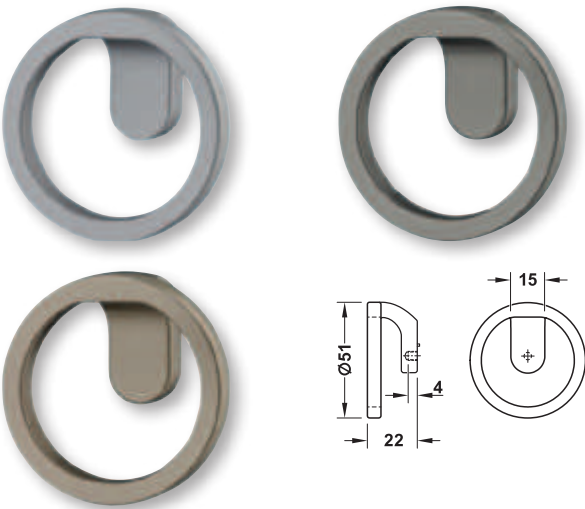

Furniture knob, Häfele Design, Model H2160

- > Material: Zinc alloy
- > Base dimensions: 23 x 15 mm
- > Thread depth: 4 mm

Colour/finish	Knob Ø mm	Height mm	Cat. No.
Graphite	51	22	106.70.185
Grey, Metallic	51	22	106.70.187
Bronze coloured	51	22	106.70.186

Packing: 1 or 60 Piece

❗ M4 threaded screws

▶ MB 1.479

Furniture knob, Häfele Design, Model H2165

- > Material: Zinc alloy
- > Base dimensions: 26 x 10 mm
- > Thread depth: 10 mm

Colour/finish	Knob dimensions mm	Height mm	Cat. No.
Chrome plated, Polished	35 x 26	29	106.69.073
Nickel plated, Brushed	35 x 26	29	106.69.072
Black, Matt	35 x 26	29	106.69.070

Packing: 1 or 10 Piece

❗ Matching furniture handle

▶ MB 1.55

❗ M4 threaded screws

▶ MB 1.479