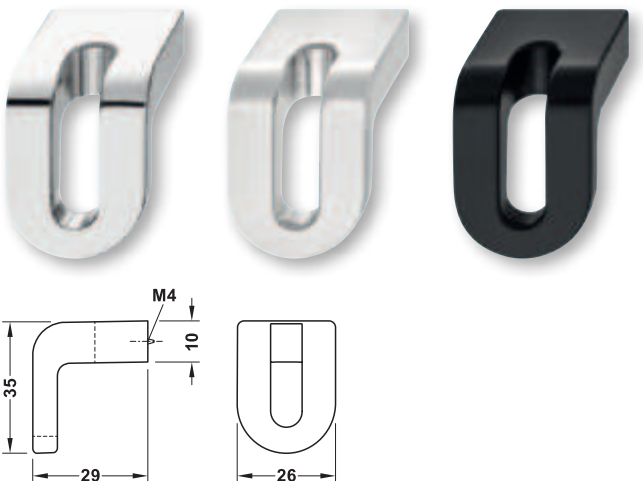

Furniture knob, Häfele Design, Model H2160

- > Material: Zinc alloy
- > Base dimensions: 23 x 15 mm
- > Thread depth: 4 mm

Colour/finish	Knob Ø mm	Height mm	Cat. No.
Graphite	51	22	106.70.185
Grey, Metallic	51	22	106.70.187
Bronze coloured	51	22	106.70.186

Packing: 1 or 60 Piece

❗ M4 threaded screws

▶ MB 1.479

Furniture knob, Häfele Design, Model H2165

- > Material: Zinc alloy
- > Base dimensions: 26 x 10 mm
- > Thread depth: 10 mm

Colour/finish	Knob dimensions mm	Height mm	Cat. No.
Chrome plated, Polished	35 x 26	29	106.69.073
Nickel plated, Brushed	35 x 26	29	106.69.072
Black, Matt	35 x 26	29	106.69.070

Packing: 1 or 10 Piece

❗ Matching furniture handle

▶ MB 1.55

❗ M4 threaded screws

▶ MB 1.479